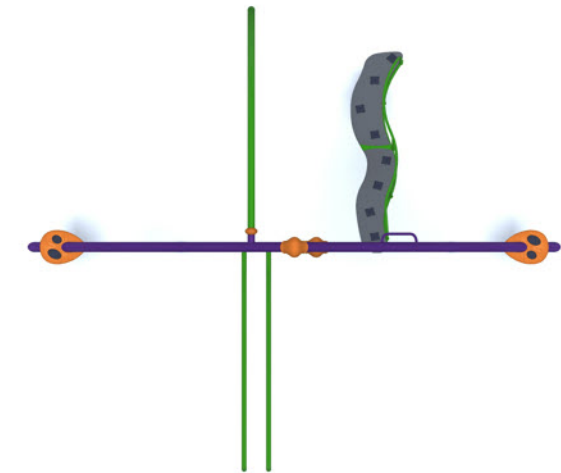

1000 Buffalo Road, Lewisburg, Pa 17837

phone 570.522.9800 - fax 570.522.3030 - 800.233.8404

www.playworldsystems.com