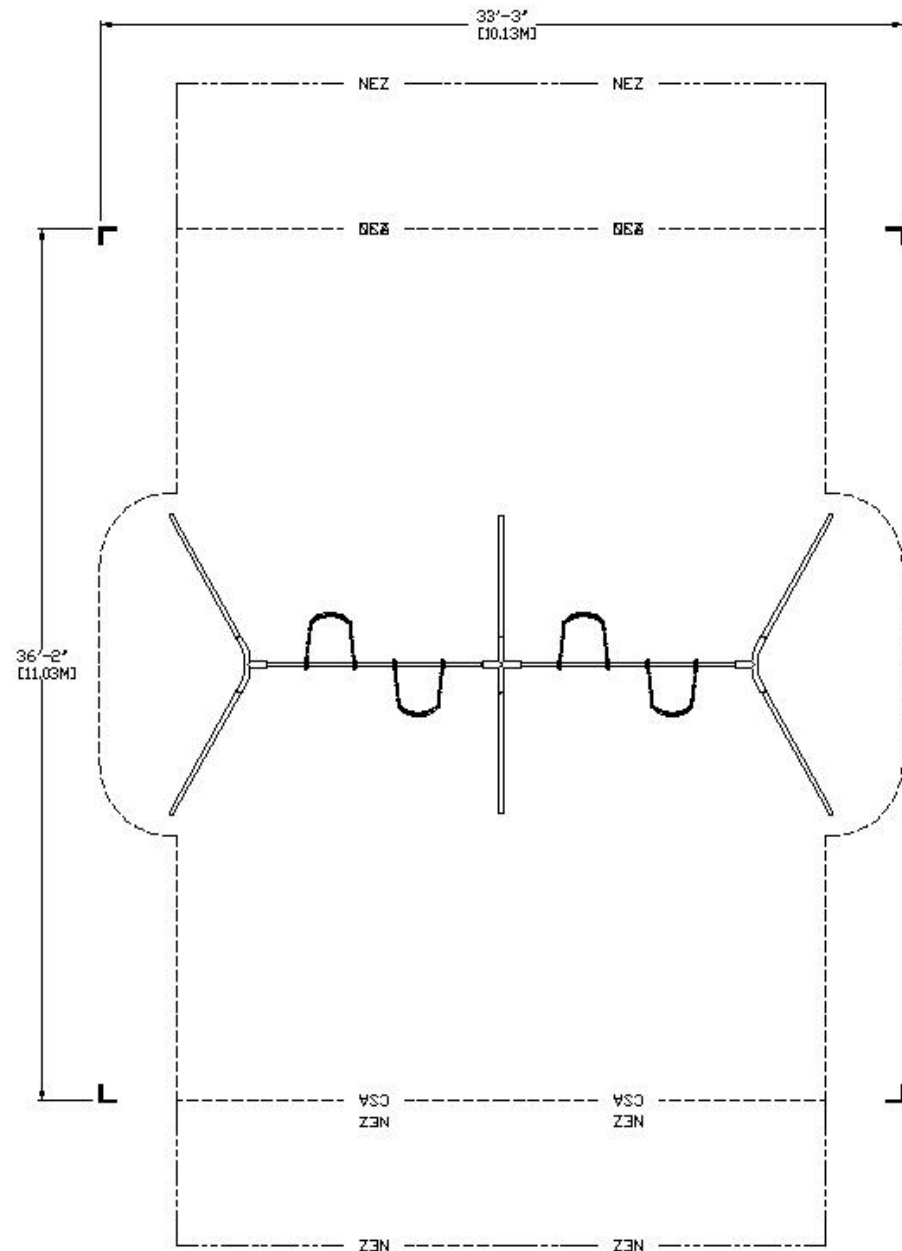

# SWING-S10-4

Catalog Design

Design Number: SWING-S10-4  
 Site Activities playscape layout per CSA Z614-07

Weight: .....425 lbs (193 kg)	Age Group: .....5-12 Years
Length: .....28'-00" (8,53 m)	Use Zone L: .....40'-00" (12,19 m)
Width: .....27'-00" (8,23 m)	Use Zone W: .....39'-00" (11,89 m)
Height: .....10'-00" (3,05 m)	Number of Users: .....4
Installation Time: .....6 Hours	Number of Play Events: .....4