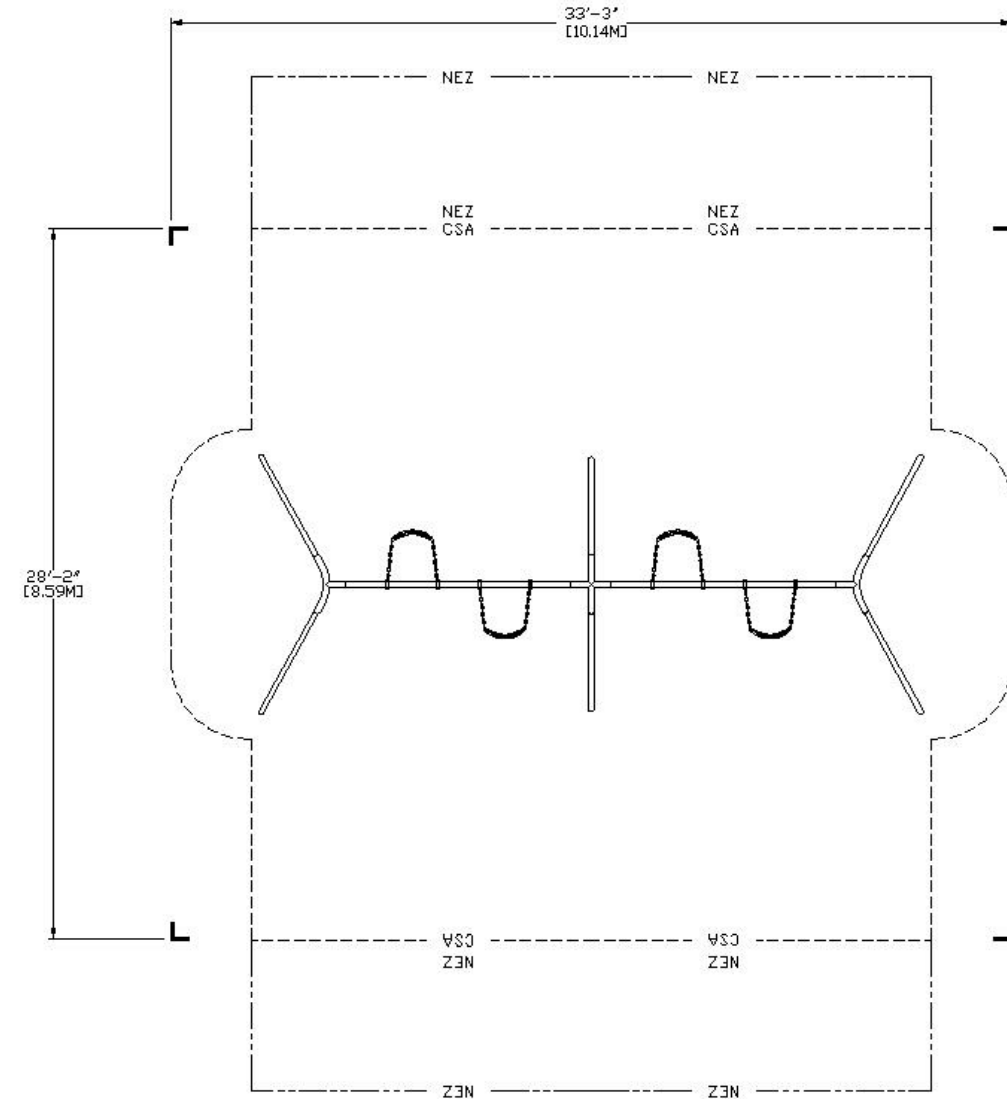

SWING-S8-4

Catalog Design

Design Number: SWING-S8-4
 Site Activities playscape layout per CSA Z614-07

Weight:392 lbs (178 kg)	Age Group:2-12 Years
Length:27'-03" (8,31 m)	Use Zone L:32'-00" (9,75 m)
Width:11'-08" (3,56 m)	Use Zone W:38'-00" (11,58 m)
Height:8'-00" (2,44 m)	Number of Users:4
Installation Time:5.5 Hours	Number of Play Events:1