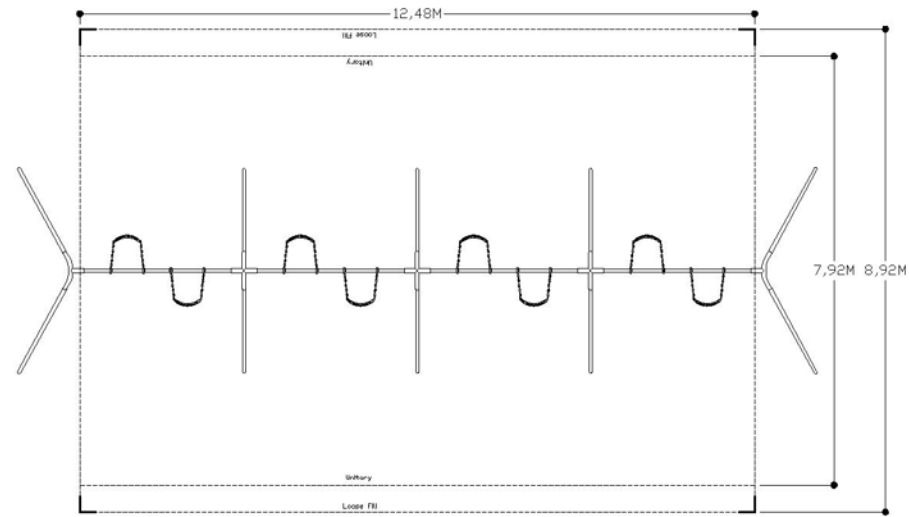

SWING-S10-8

Catalog Design

Design Number: SWING-S10-8
Site Activities playscape layout per EN1176

Weight:760 lbs (345 kg)	Age Group:5-12 Years
Length:28'-00" (8,53 m)	Use Zone L:40'-00" (12,19 m)
Width:47'-00" (14,33 m)	Use Zone W:59'-00" (17,98 m)
Height:10'-00" (3,05 m)	Number of Users:8
Installation Time:12 Hours	Number of Play Events:8