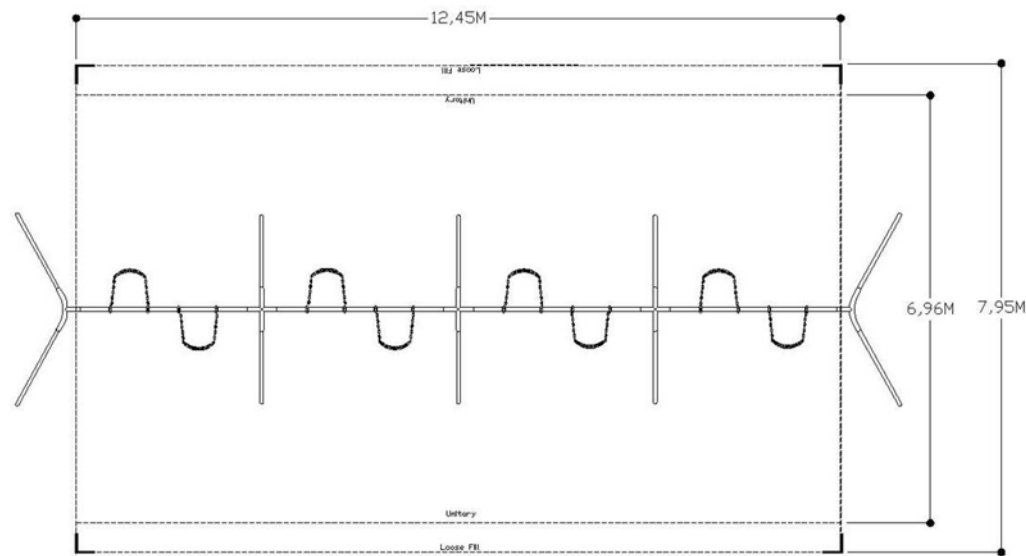

SWING-S8-8

Catalog Design

Design Number: SWING-S8-8
 Site Activities playscape layout per EN1176

Weight:704 lbs (319 kg)	Age Group:2-12 Years
Length:48'-05" (14,76 m)	Use Zone L:32'-00" (9,75 m)
Width:11'-08" (3,56 m)	Use Zone W:58'-00" (17,68 m)
Height:8'-00" (2,44 m)	Number of Users:8
Installation Time:9.5 Hours	Number of Play Events:1