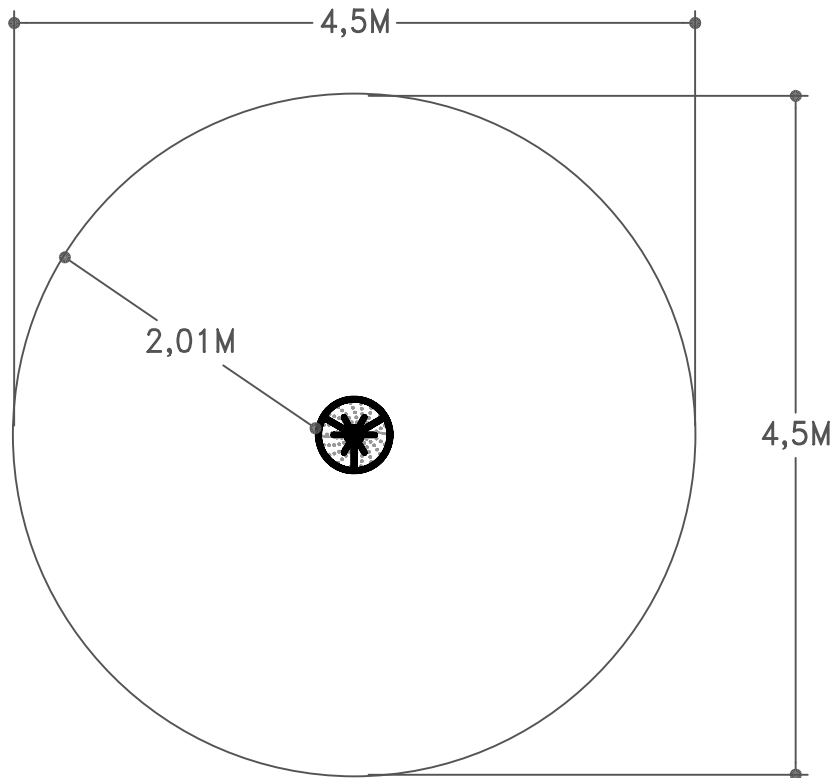

# Loopy Whoop

ZZUN7096

2-14

3 Users

4,50m x 4,50m

16,0 Sq. m.

0,35m

2 Hrs

50,7 kg

Scale: 1:50