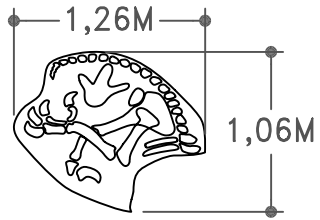

Raptor Rock (Tail)

ZZXX0060

 2-14

 5 Users

 N/A

 N/A

 N/A

 1,5 Hrs

 75 kg

Scale: 1:50