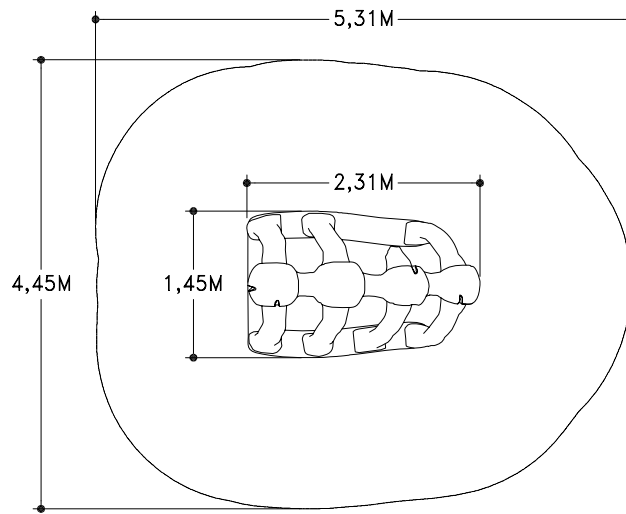

2-14

NatureForms T-Rex Ribs

ZZXX0136

9 Users

5,31m x 4,45m

19,71 Sq. m.

1,68m

1,0 Hrs

1248 kg

Scale: 1:75