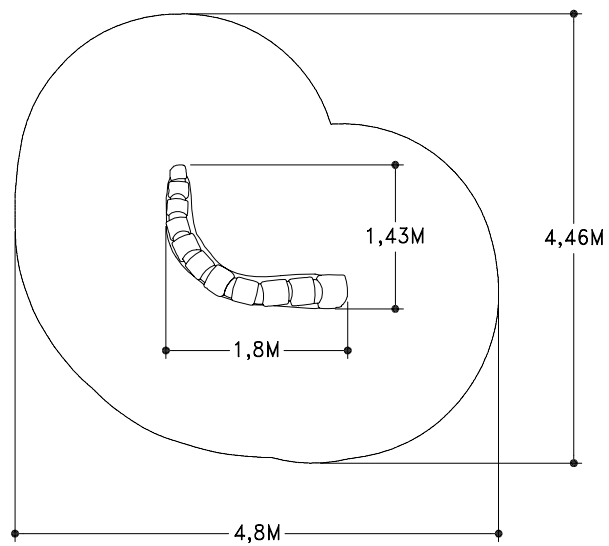

# NatureForms T-Rex Tail

5 Users

ZZXX0137

4,80m x 4,46m

15,96 Sq. m.

1,01m

1,0 Hrs

601 kg

Scale: 1:75