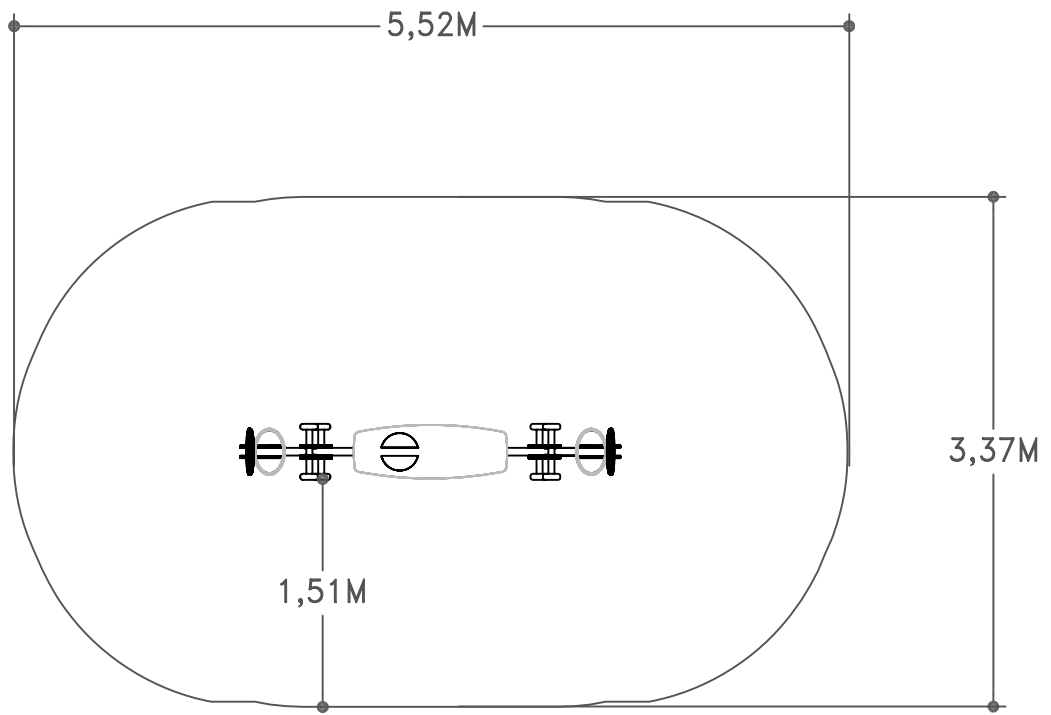

2-14 Duo Seesaw (w/ Back)

ZZXX0596

2-14

2 Users

5,52m x 3,37m

16,2 Sq. m.

0,45m

3 Hrs

91 kg

Scale: 1:50