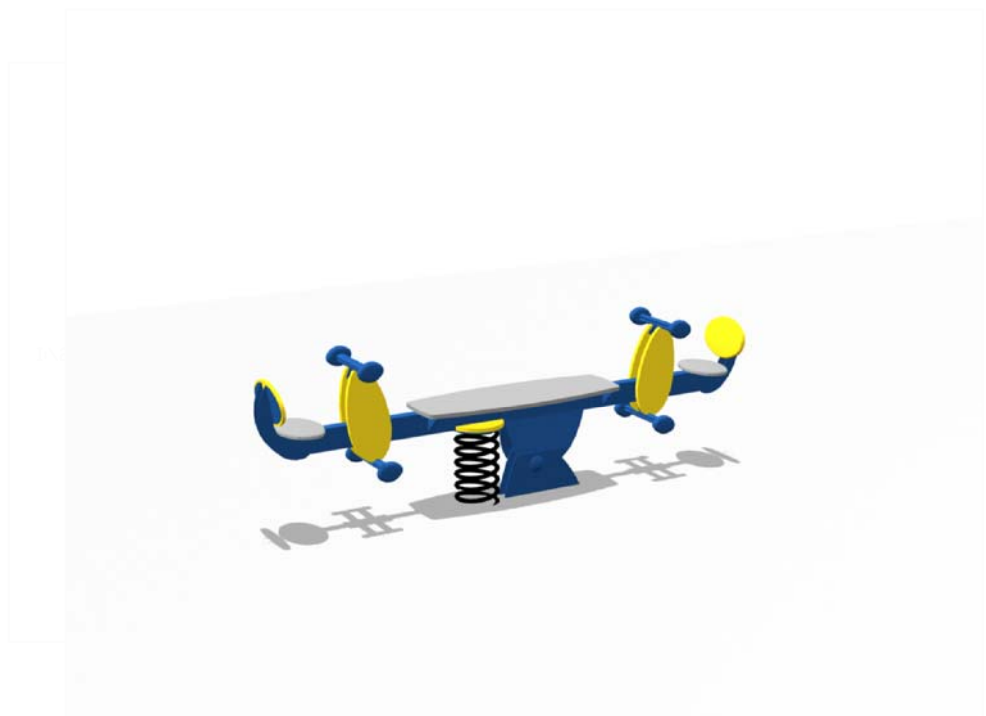

2-14 Duo Seesaw (w/ Back)

ZZXX0596

2-14

2 Users

5,52m x 3,37m

16,2 Sq. m.

0,45m

3 Hrs

91 kg

Scale: 1:50