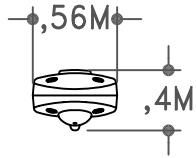

Talking Bob

ZZXX4200S

2-6

1 User

N/A

N/A

610mm

1 Hrs

34 kg

Scale: 1:50