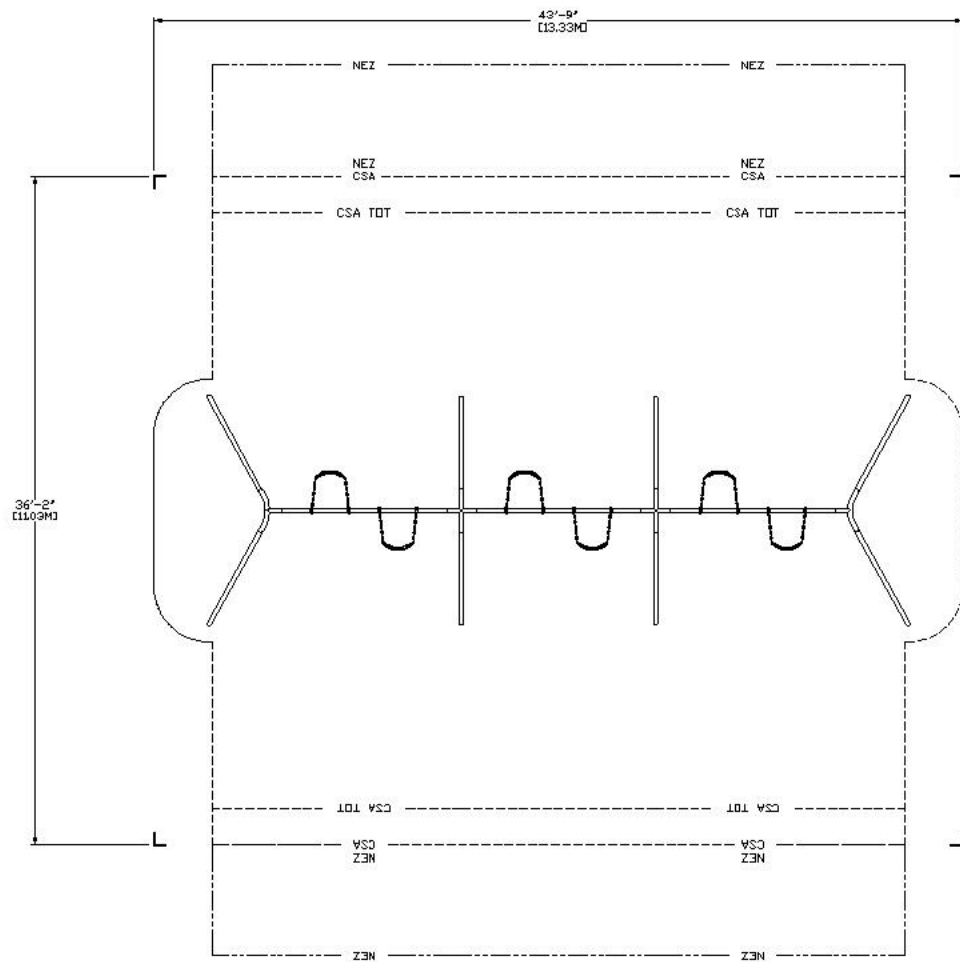

SWING-H10-6

Catalog Design

Design Number: SWING-H10-6
 Site Activities playscape layout per CSA Z614-07

Weight:790 lbs (358 kg)	Age Group:2-12 Years
Length:12'-00" (3,66 m)	Use Zone L:40'-00" (12,19 m)
Width:45'-00" (13,72 m)	Use Zone W:58'-00" (17,68 m)
Height:10'-00" (3,05 m)	Number of Users:6
Installation Time:8 Hours	Number of Play Events:1