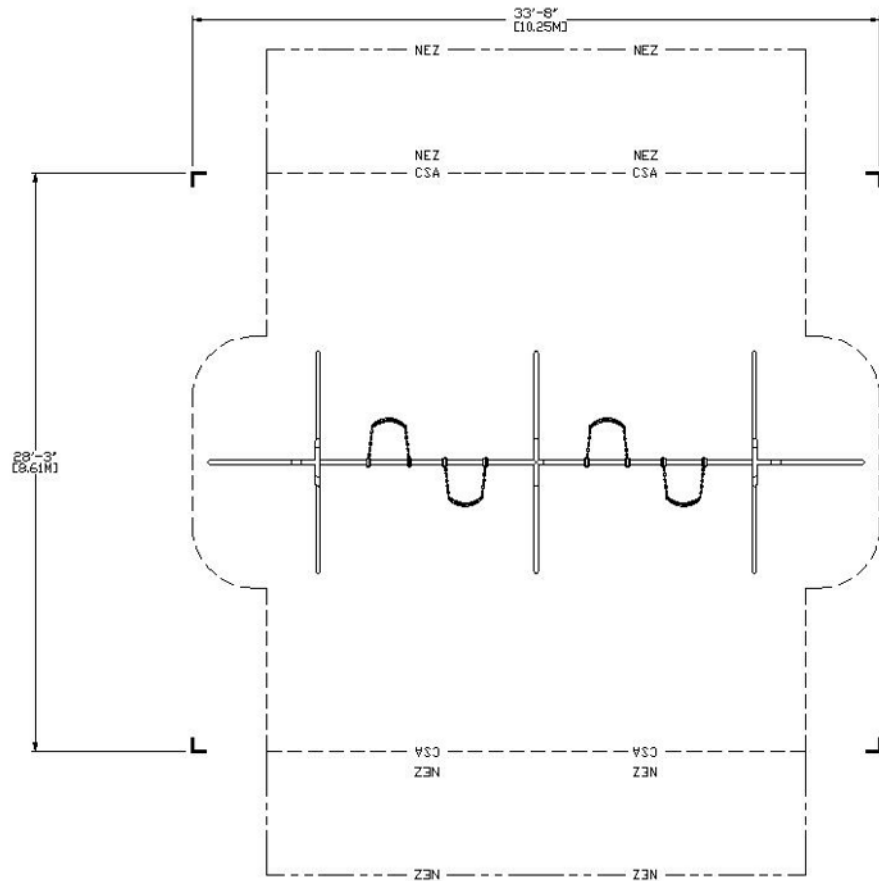

# SWING-H8-4

Catalog Design

Design Number: SWING-H8-4  
 Site Activities playscape layout per CSA Z614-07

Weight: .....543 lbs (246 kg)	Age Group: .....2-12 Years
Length: .....10'-00" (3,05 m)	Use Zone L: .....32'-00" (9,75 m)
Width: .....32'-00" (9,75 m)	Use Zone W: .....45'-00" (13,72 m)
Height: .....8'-00" (2,44 m)	Number of Users: .....4
Installation Time: .....6 Hours	Number of Play Events: .....1