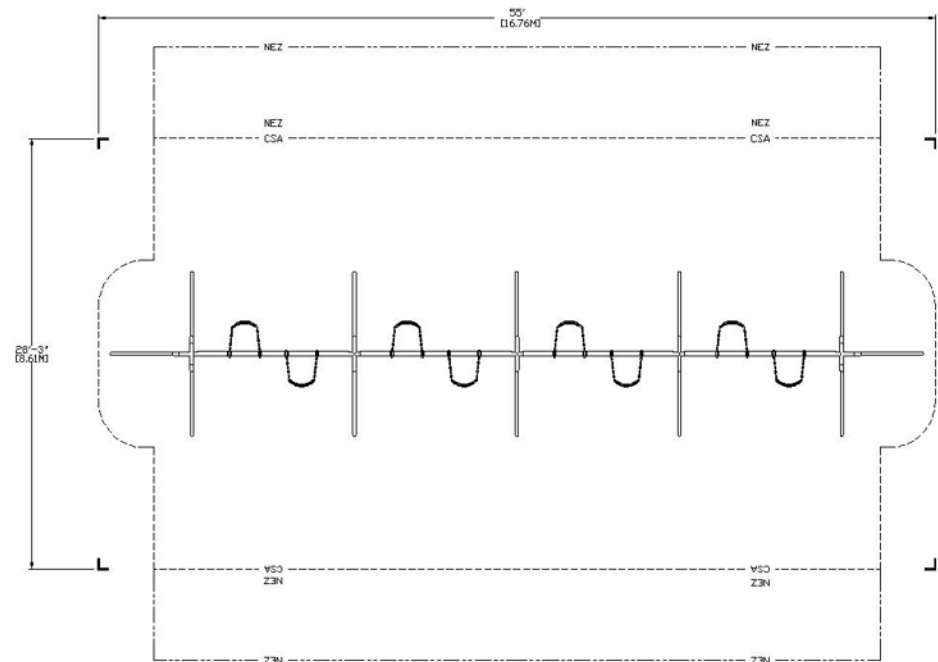

SWING-H8-8

Catalog Design

Design Number: SWING-H8-8
Site Activities playscape layout per CSA Z614-07

Weight:929 lbs (421 kg)	Age Group:2-12 Years
Length:10'-00" (3,05 m)	Use Zone L:32'-00" (9,75 m)
Width:54'-00" (16,46 m)	Use Zone W:67'-00" (20,42 m)
Height:8'-00" (2,44 m)	Number of Users:8
Installation Time:10 Hours	Number of Play Events:1