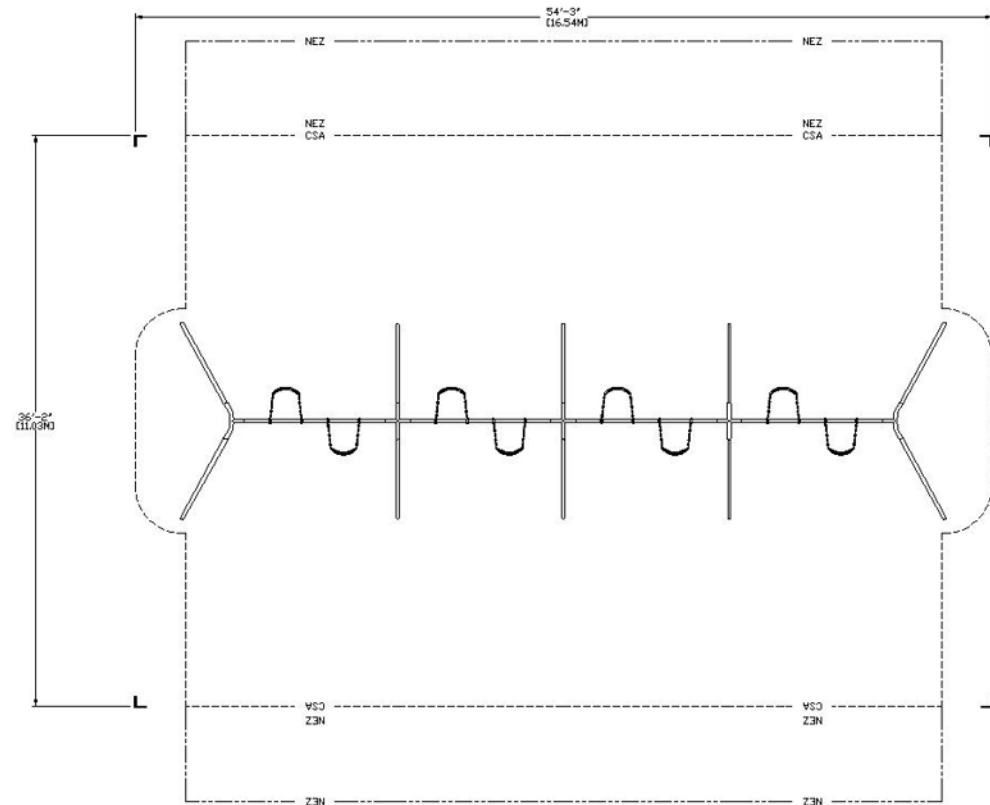

SWING-S10-8

Catalog Design

Design Number: SWING-S10-8
 Site Activities playscape layout per CSA Z614-07

Weight:760 lbs (345 kg)	Age Group:5-12 Years
Length:28'-00" (8,53 m)	Use Zone L:40'-00" (12,19 m)
Width:47'-00" (14,33 m)	Use Zone W:59'-00" (17,98 m)
Height:10'-00" (3,05 m)	Number of Users:8
Installation Time:12 Hours	Number of Play Events:8