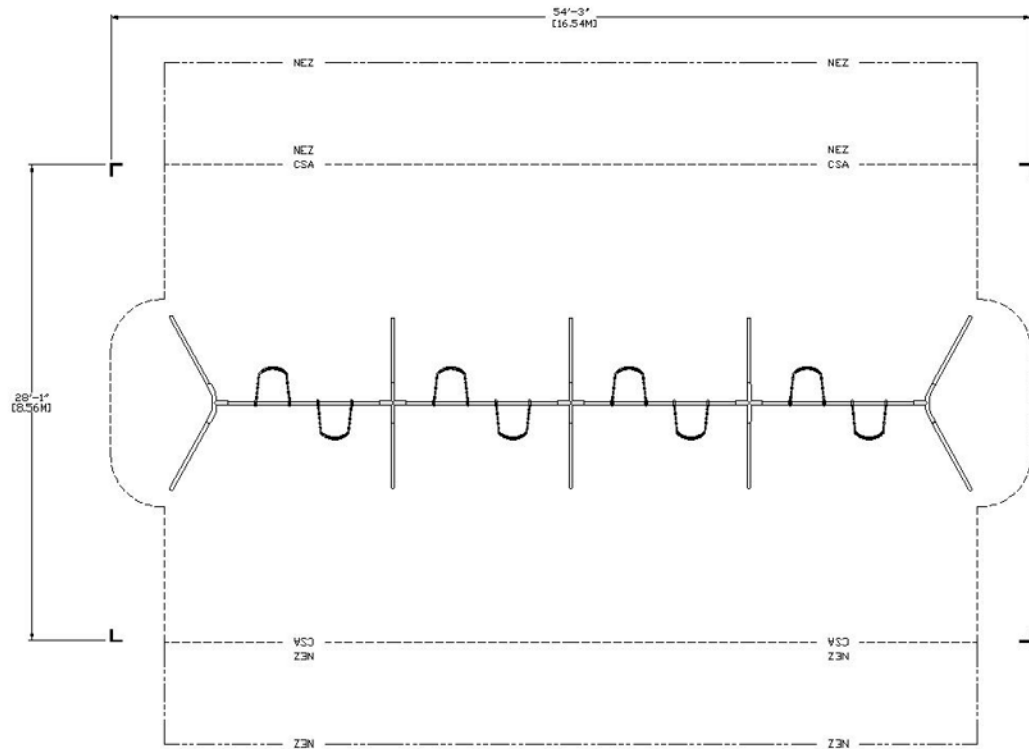

SWING-S8-8

Catalog Design

Design Number: SWING-S8-8
 Site Activities playscape layout per CSA Z614-07

Weight:704 lbs (319 kg)	Age Group:2-12 Years
Length:48'-05" (14,76 m)	Use Zone L:32'-00" (9,75 m)
Width:11'-08" (3,56 m)	Use Zone W:58'-00" (17,68 m)
Height:8'-00" (2,44 m)	Number of Users:8
Installation Time:9.5 Hours	Number of Play Events:1