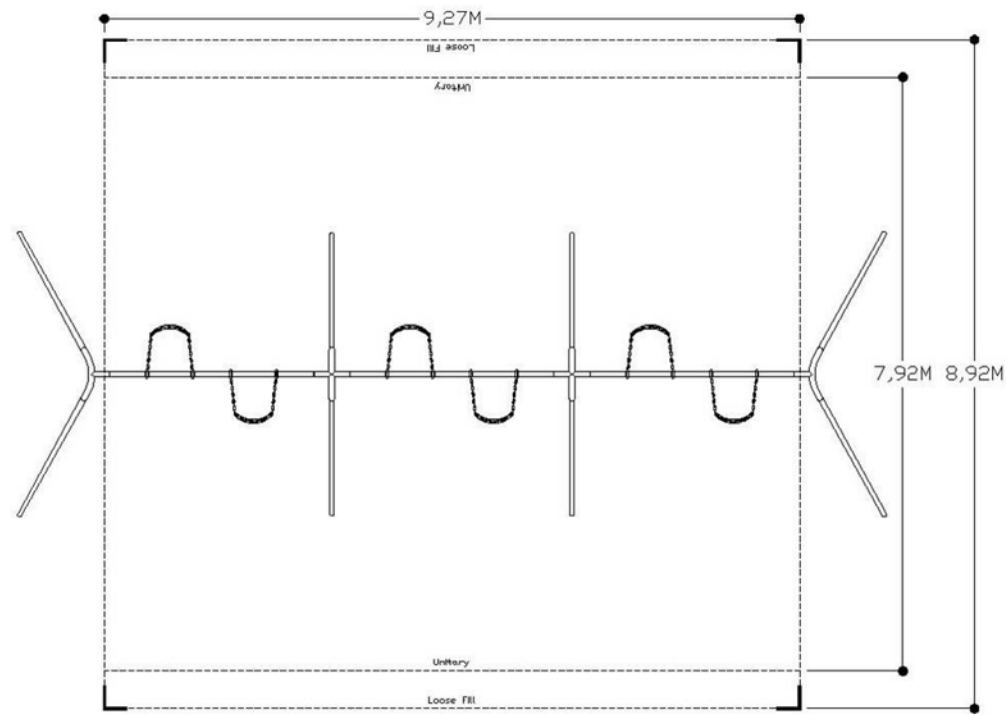

# SWING-H10-6

Catalog Design

Design Number: SWING-H10-6  
 Site Activities playscape layout per EN1176

Weight: .....790 lbs (358 kg)    Age Group: .....2-12 Years  
 Length: .....12'-00" (3,66 m)    Use Zone L: .....40'-00" (12,19 m)  
 Width: .....45'-00" (13,72 m)    Use Zone W: .....58'-00" (17,68 m)  
 Height: .....10'-00" (3,05 m)    Number of Users: .....6  
 Installation Time: .....8 Hours    Number of Play Events: .....1