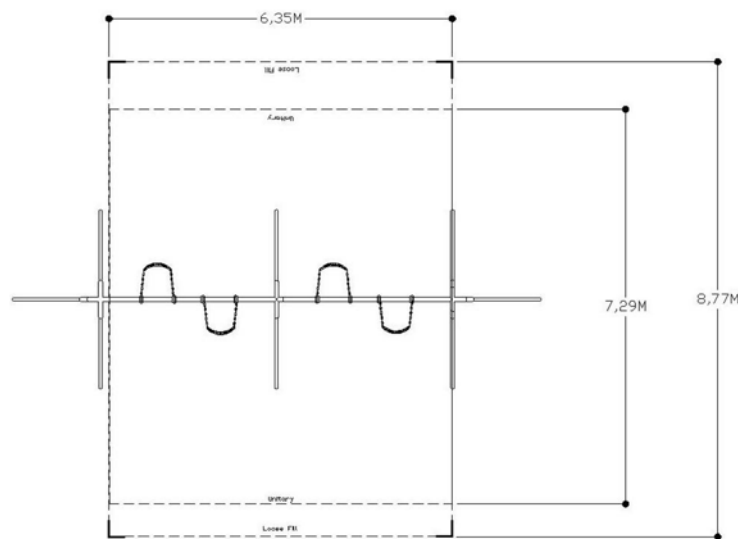

# SWING-H8-4

Catalog Design

Design Number: SWING-H8-4  
 Site Activities playscape layout per EN1176

Weight: .....543 lbs (246 kg)	Age Group: .....2-12 Years
Length: .....10'-00" (3,05 m)	Use Zone L: .....32'-00" (9,75 m)
Width: .....32'-00" (9,75 m)	Use Zone W: .....45'-00" (13,72 m)
Height: .....8'-00" (2,44 m)	Number of Users: .....4
Installation Time: .....6 Hours	Number of Play Events: .....1