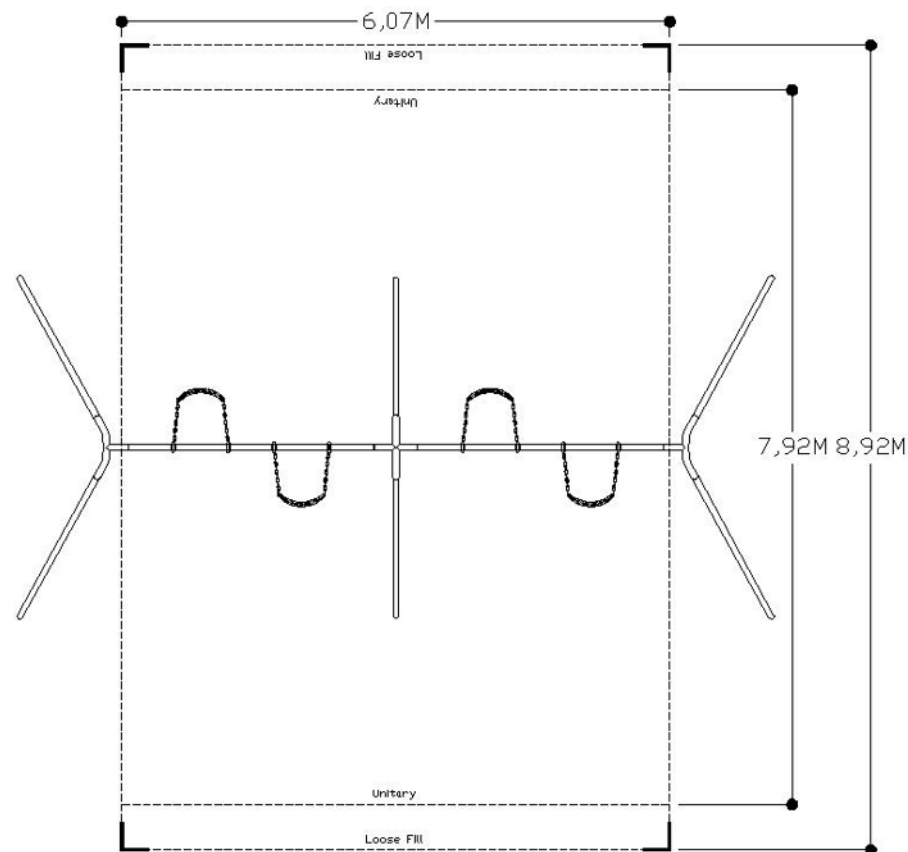

# SWING-S10-4

Catalog Design

Design Number: SWING-S10-4  
Site Activities playscape layout per EN1176

Weight: .....425 lbs (193 kg)	Age Group: .....5-12 Years
Length: .....28'-00" (8,53 m)	Use Zone L: .....40'-00" (12,19 m)
Width: .....27'-00" (8,23 m)	Use Zone W: .....39'-00" (11,89 m)
Height: .....10'-00" (3,05 m)	Number of Users: .....4
Installation Time: .....6 Hours	Number of Play Events: .....4