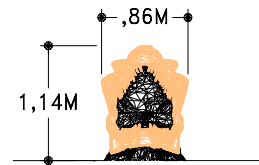

2-14

NatureForms T-Rex Head

5 Users

ZZXX0135

4,57m x 3,85m

13,76 Sq. m.

1,14m

1,0 Hrs

1134 kg

Scale: 1:75

Scale: 1:75