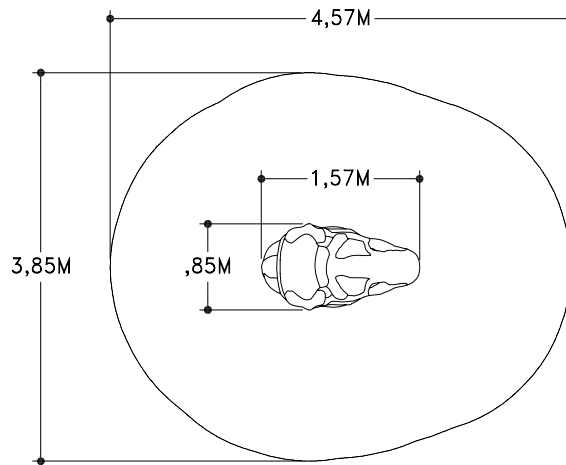

2-14

NatureForms T-Rex Head

5 Users

ZZXX0135

4,57m x 3,85m

13,76 Sq. m.

1,14m

1,0 Hrs

1134 kg

Scale: 1:75

Scale: 1:75