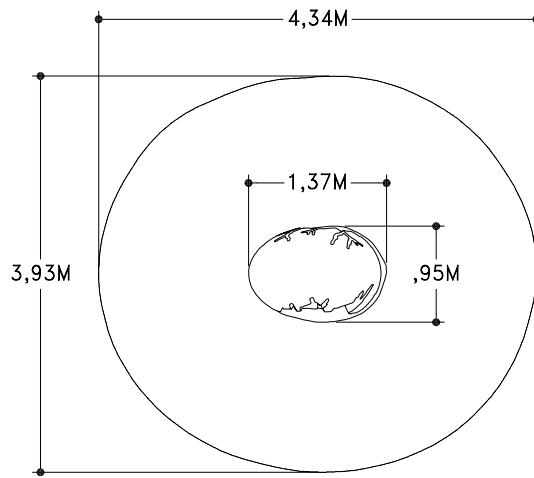

2-14

NatureForms Hatched Egg

ZZXX0138

3 Users

4,34m x 3,93m

13,47 Sq. m.

1,93m

1,0 Hrs

681 kg

Scale: 1:75